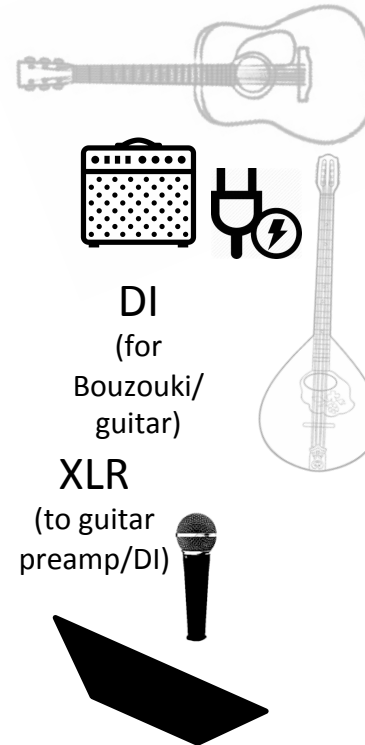

Input list:

- 1) Violin XLR
- 2) Gabe vocals
- 3) Guitar XLR (to pedal board)
- 4) Guitar DI
- 5) Jay Vocals

XLR
w/ phantom
(For violin
clip on mic)

Gabriel

Back

DI
(for
Bouzouki/
guitar)

XLR
(to guitar
preamp/DI)

Jay

Front