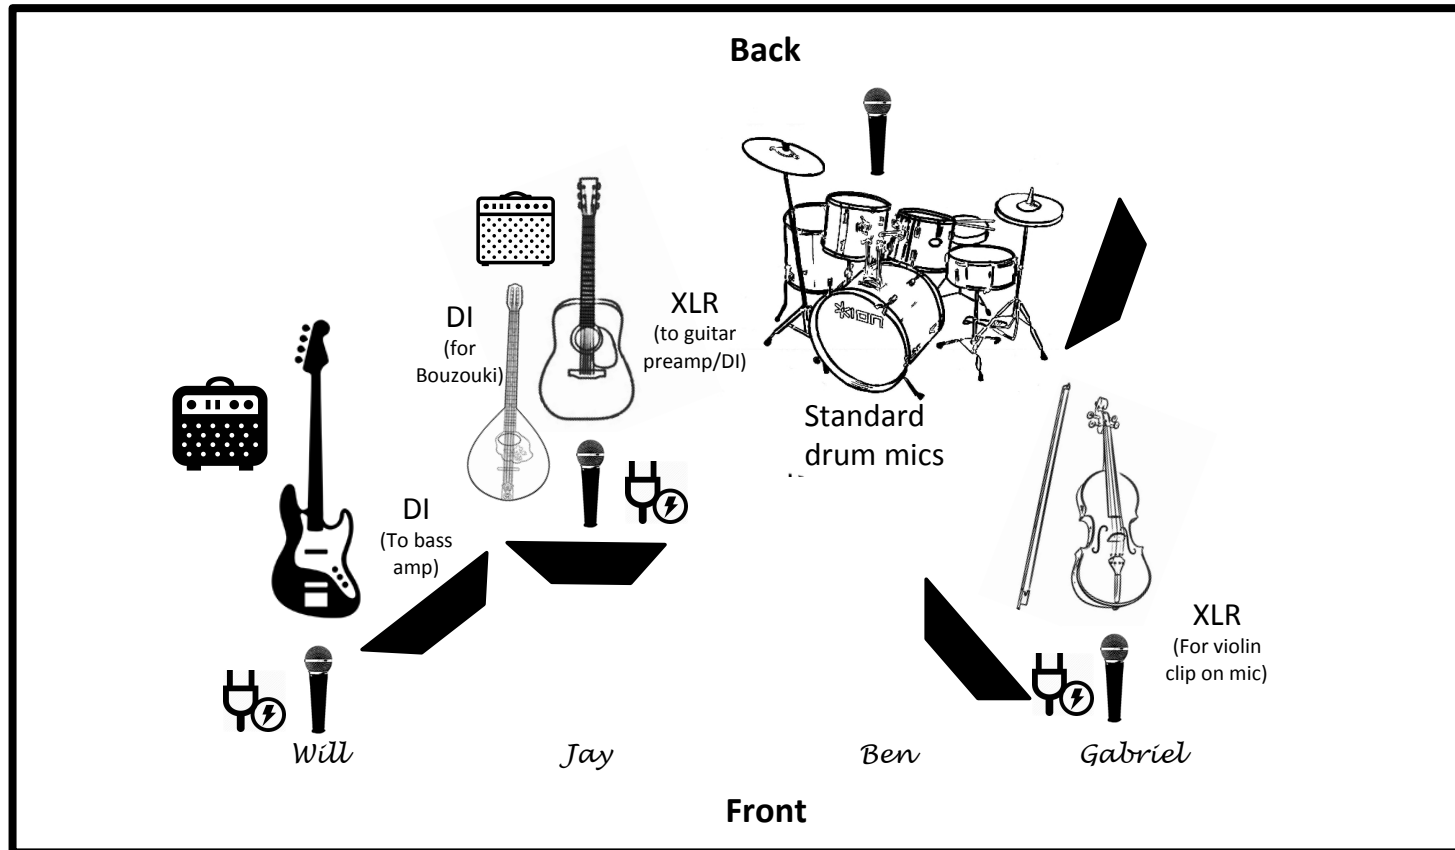

EARLY SPIRIT TECH RIDER

www.earlyspirit.com band@earlyspirit.com 1-857-316-8228

Tech rider needs

- Drum kit w/ mics
- Bass amp
- Guitar amp (if possible – please confirm)
- 4x monitor wedges
- 4x SM58 or similar
- 2x DI

Notes

- ES will provide DI's for the violin and guitar. Need XLR line-in for both.
- DI's needed for bouzouki and bass
- Need power for bass, guitars and violin